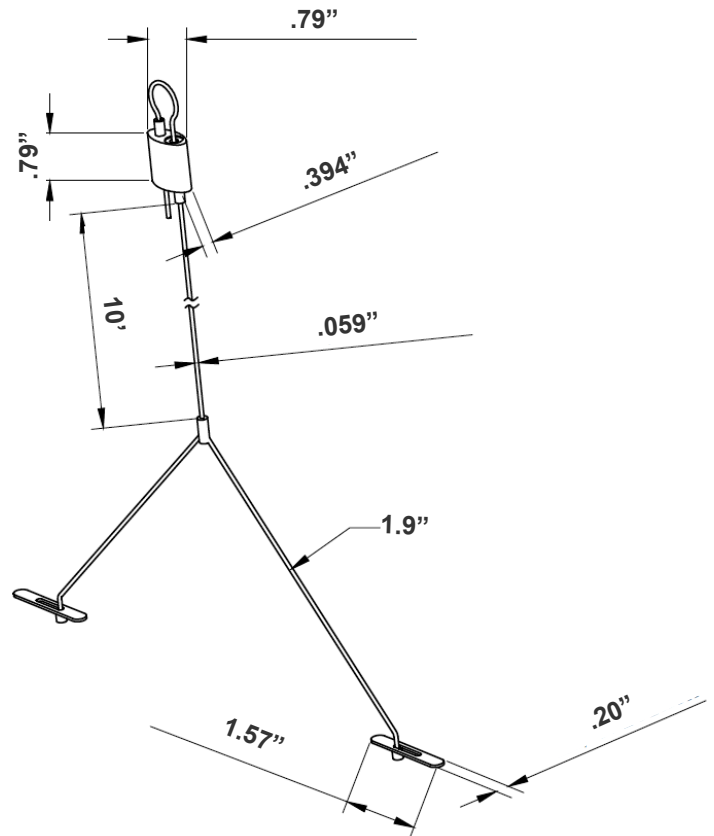

SCL SERIES

SCL-GTY10

WESTGATE
THE FUTURE IS HERE...AND IT'S QUITE BRIGHT!

Customer Name: _____

Project Name: _____

Note: _____

Type: _____

ADJUSTABLE 1/16" 10 FT. SUSPENSION
KIT WITH LOOP GRIPPER &
TOGGLE ENDS(2)

Mechanical:

- Adjustable Steel Aircraft Cable, 10FT Long Max.
- 1/16 Dia. Aircraft Cable
- Zinc-Plated Steel Connectors
- Steel Canopy, White Powder Coated
- Max Load: 70 Lbs.
- Fits on a Standard 3" or 4" Junction Boxes.
- Fits on T-Bar Ceilings
- Steel T-bar Clip Included

WESTGATE

Phone: (877) 805-2252 | Fax: (877) 805-2252
www.westgatemfg.com

Related Models:

SCL-GTY20

Accessories & Replacement Parts:

SCL-6FT-SJTW18/5

WHITE 6 FT. CORD, SJTW 18 AWG
5-CONDUCT (WH/BK/GN/PU/GY)

SCL-6FT-SJTW18/6

SCL-100FT-SJTW18/5

WHITE 100 FT. CORD, SJTW 18 AWG
5-CONDUCT (WH/BK/GN/PU/GY)

SCL-100FT-SJTW18/6

WHITE 100 FT. CORD, SJTW 18 AWG
6-CONDUCT (WH/BK/GN/PU/GY +
RED FOR EMERGENCY)

SCL-100FT-SJTW18/5-BK

WHITE 100 FT. CORD, SJTW 18 AWG
5-CONDUCT (WH/BK/GN/PU/GY)